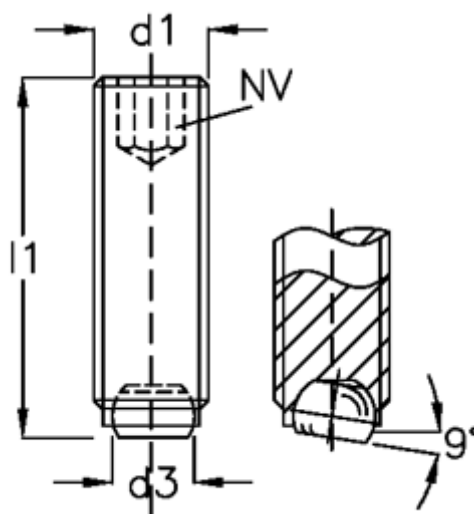

Article number: 20904705

Description: E+G Ball point screw  
GN 605-M16-35-V

## Measures

---

d1	= M16
d2	= 12.0
d3	= 10.7
Internal hexagon	= 8
l1	= 35